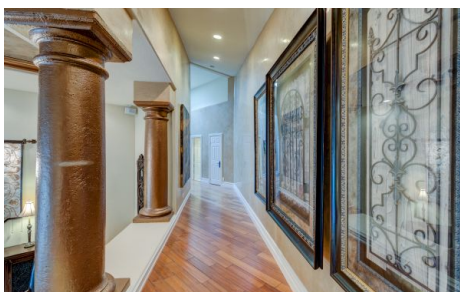

# 1400 MAR VISTA WAY, LAGUNA BEACH CA

5 bedrooms | 4/1 bathrooms | 2950 sq.ft. | 2 garages

\$ 3,488,000 Single Family Home

This elegant coastal home is located in an idyllic setting surrounded by canyon and ocean views, on a quiet cul-de-sac in the Temple Hills area of Laguna Beach! Every level of this home offers blue water views, and it has been completely remodeled with no expense spared. Spacious and full of natural light